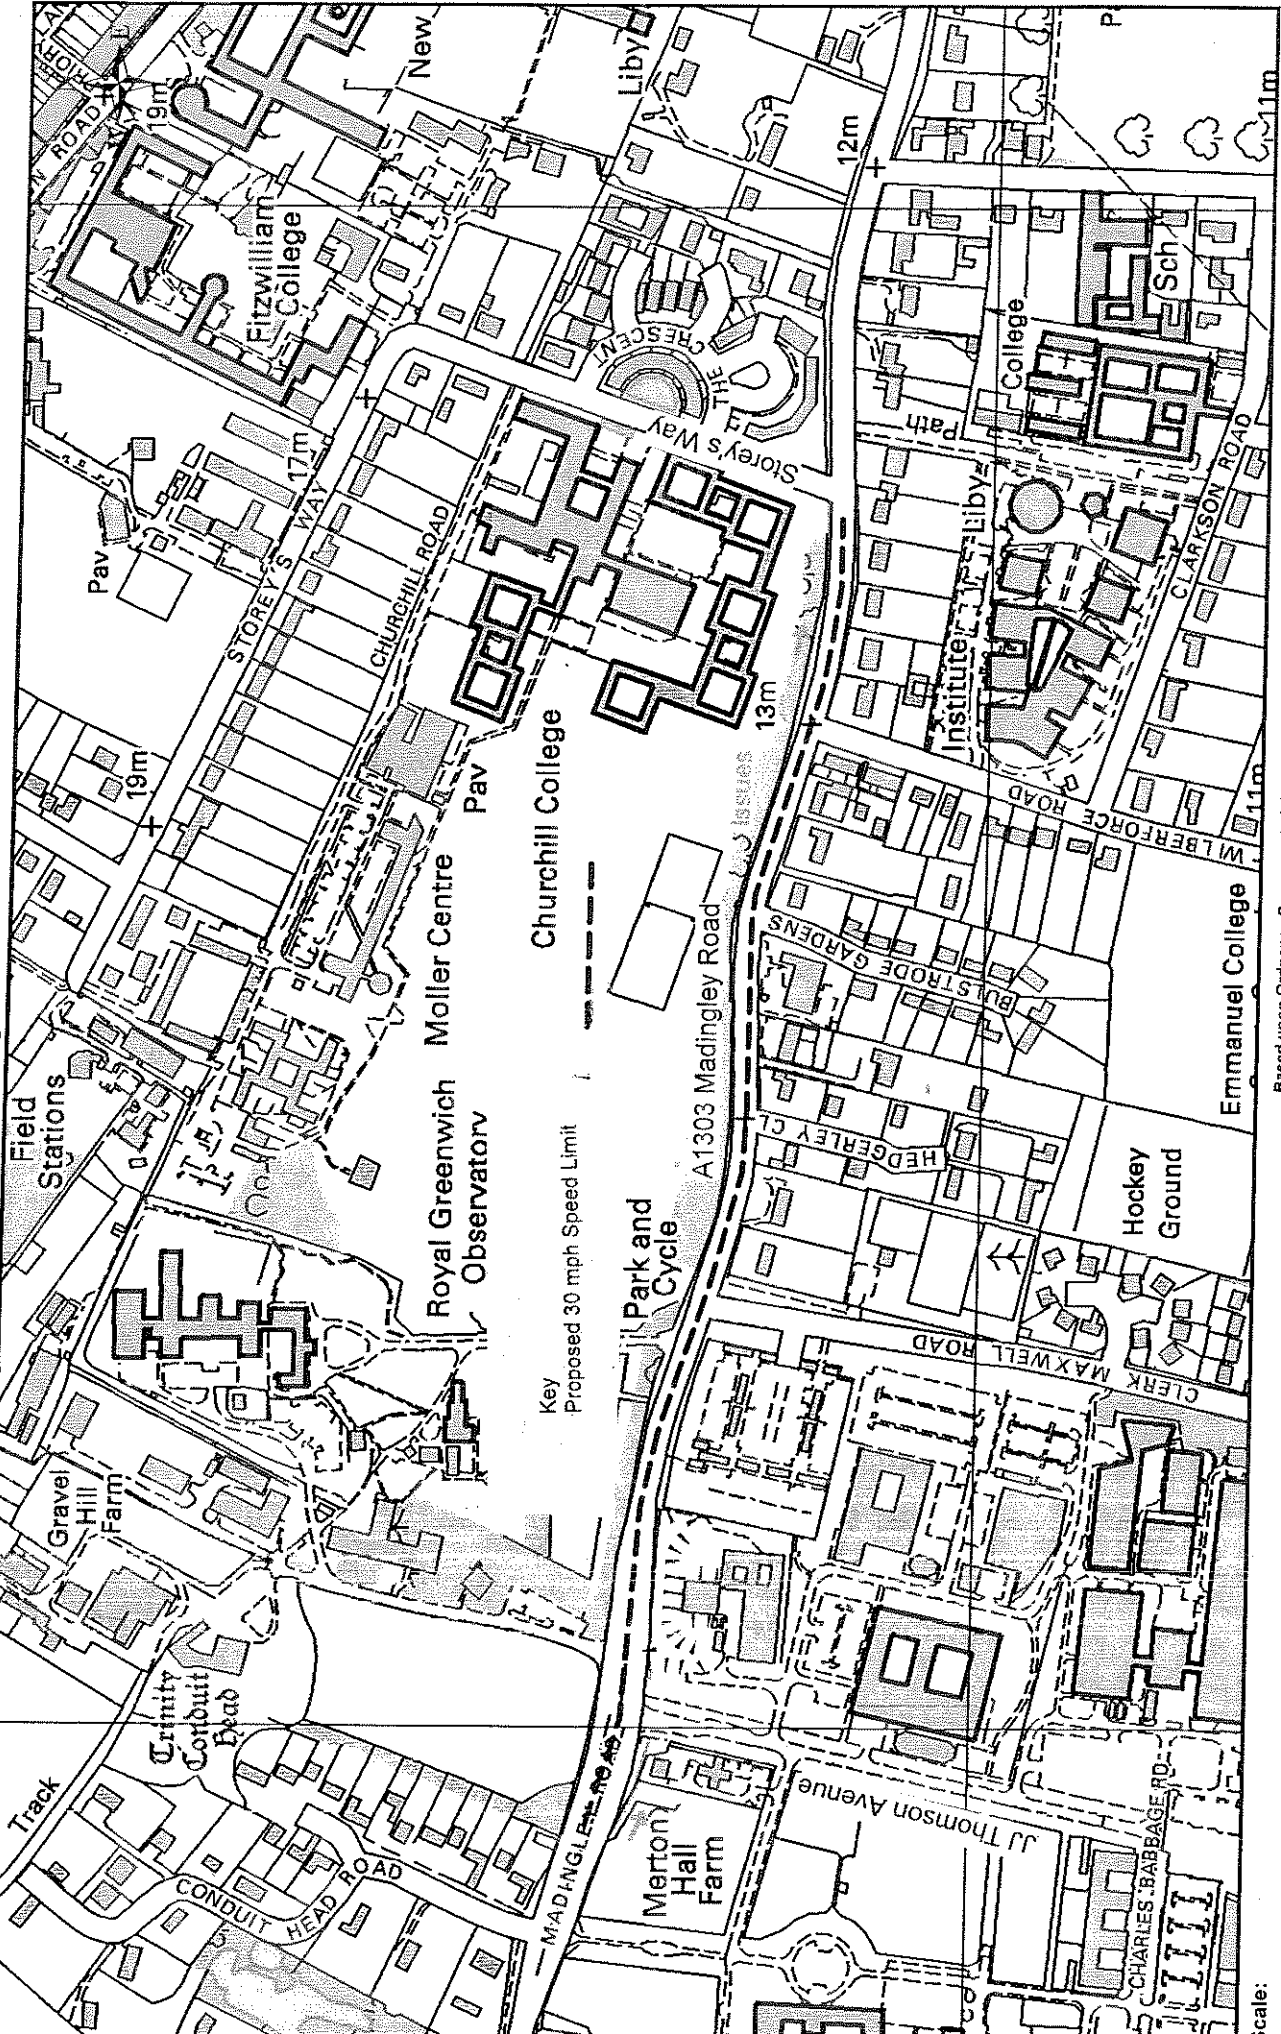

Cambridgeshire County Council

A1303 Madingley Road - 30mph Speed Limit

Cambridgeshire County Council

A1303 Madingley Road - 40mph Speed Limit

Scale:

Date: 12/02/2009

By: ff319

Based upon Ordnance Survey material with the permission of the Controller of Her Majesty's Stationery Office © Crown copyright. Unauthorised reproduction infringes copyright and may lead to prosecution. 100023205 2009

Cambridgeshire County Council

A1303 Madingley Road - 50mph Speed Limit

Scale: 1:12500

Date: 12/02/2009

By: ff319

File:

Based upon Ordnance Survey material with the permission of the Controller of Her Majesty's Stationery Office © Crown copyright. Unauthorised reproduction infringes copyright and may lead to prosecution. 100023205 2009