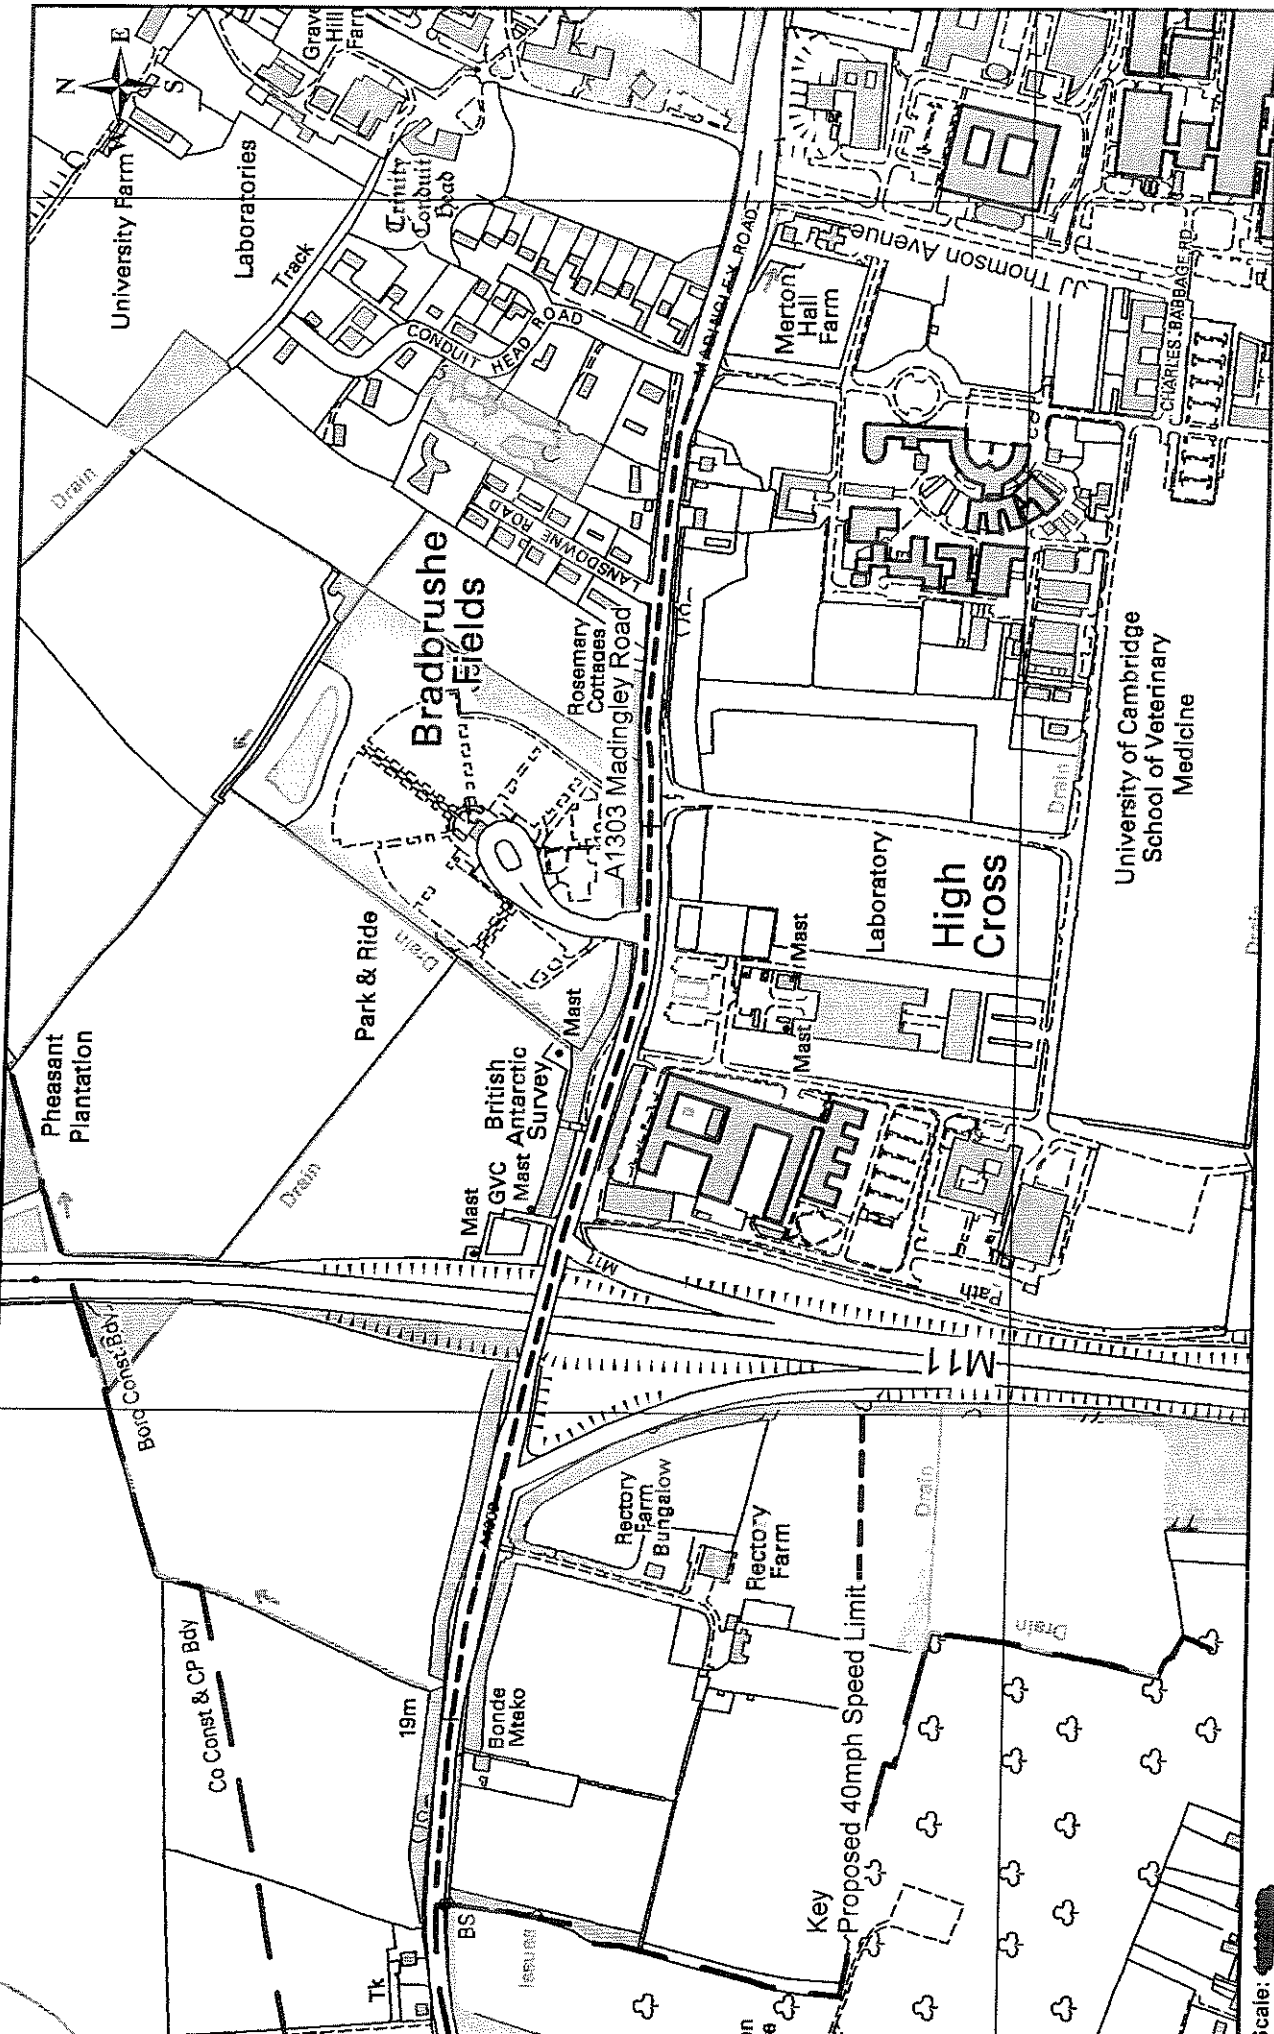

Cambridgeshire County Council

A1303 Madingley Road - 30mph Speed Limit

Cambridgeshire County Council

A1303 Madingley Road - 40mph Speed Limit

Scale:

Date: 12/02/2009

By: ff319

Based upon Ordnance Survey material with the permission of the Controller of Her Majesty's Stationery Office © Crown copyright. Unauthorised reproduction infringes copyright and may lead to prosecution. 100023205 2009

Cambridgeshire County Council

A1303 Madingley Road - 50mph Speed Limit

Scale: 1:12500

Date: 12/02/2009

By: ff319

File:

Based upon Ordnance Survey material with the permission of the Controller of Her Majesty's Stationery Office © Crown copyright. Unauthorised reproduction infringes copyright and may lead to prosecution. 100023205 2009