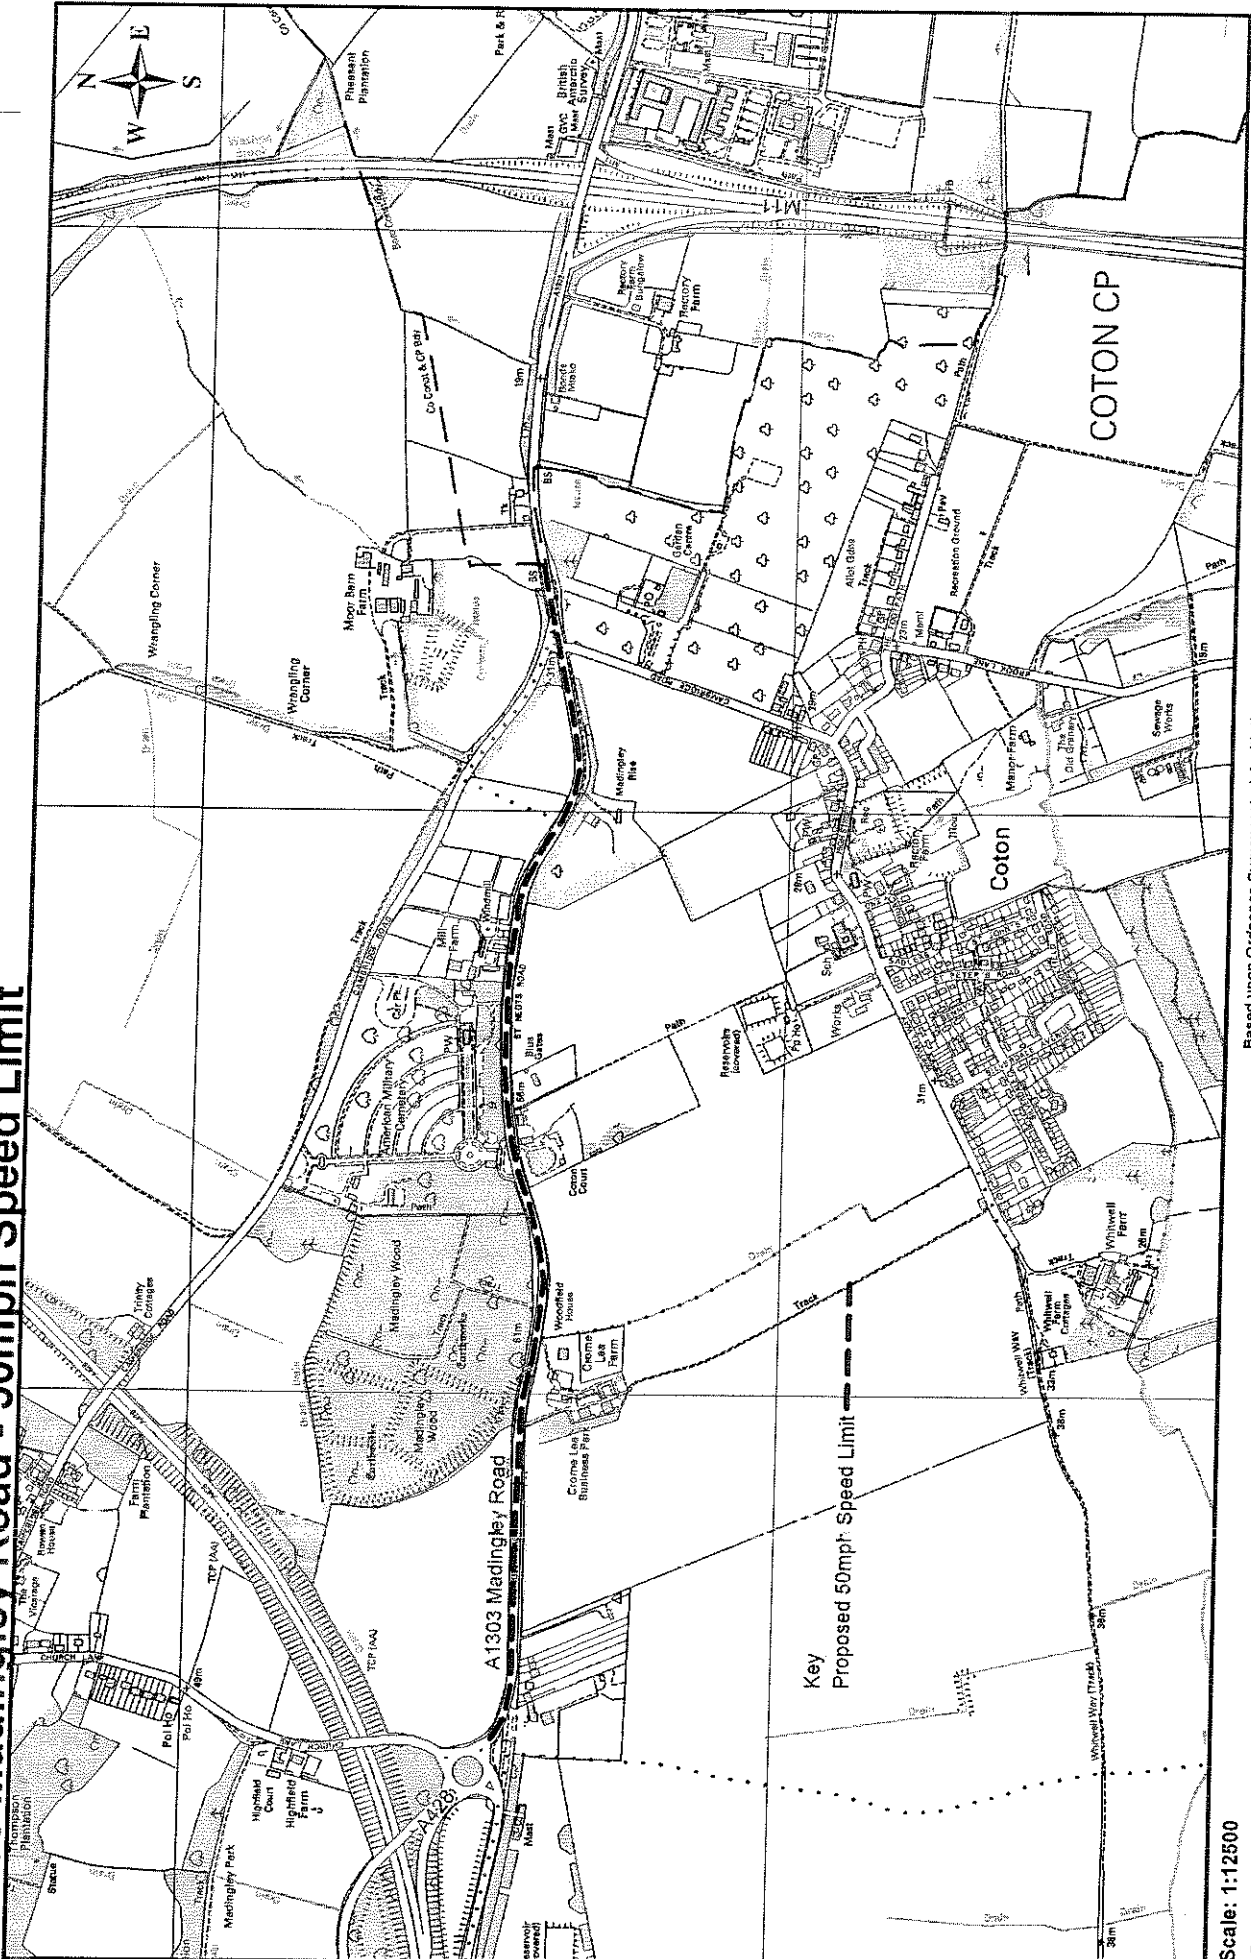

Cambridgeshire County Council

A1303 Madingley Road - 30mph Speed Limit

Cambridgeshire County Council

A1303 Madingley Road - 40mph Speed Limit

Scale:

Date: 12/02/2009

By: ff319

Based upon Ordnance Survey material with the permission of the Controller of Her Majesty's Stationery Office © Crown copyright. Unauthorised reproduction infringes copyright and may lead to prosecution. 100023205 2009

Cambridgeshire County Council

A1303 Madingley Road - 50mph Speed Limit

Scale: 1:12500

Date: 12/02/2009

By: ff319

File:

Based upon Ordnance Survey material with the permission of the Controller of Her Majesty's Stationery Office © Crown copyright. Unauthorised reproduction infringes copyright and may lead to prosecution. 100023205 2009